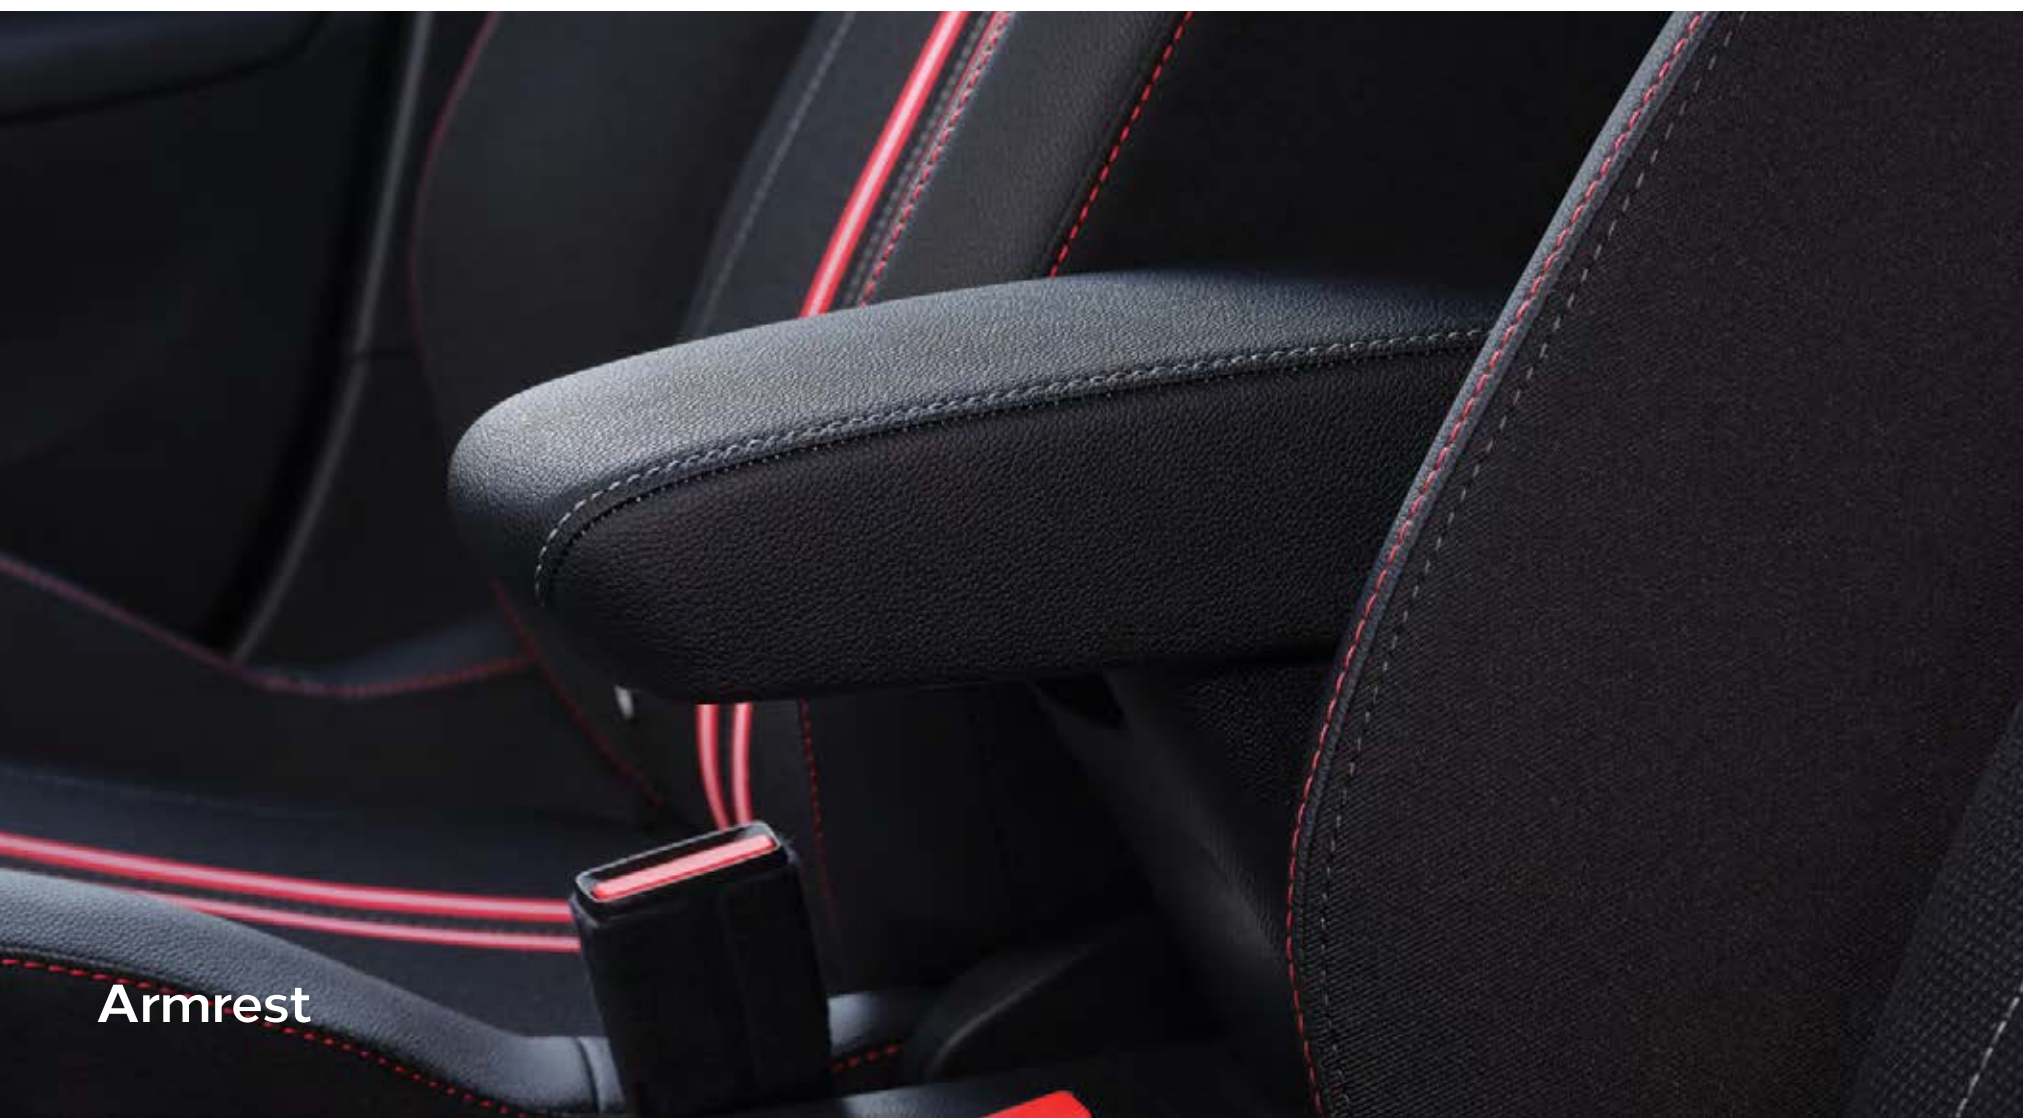

Boot Liner

Rear Cup Holder

Armrest

Privacy Shades

Boot Liner

Keeps the luggage compartment area clean and tidy. Custom moulded tray with a non-skid surface to fit the exact dimensions of the vehicle. Features a raised lip that helps contain cargo and spills. Logo: Corsa lettering in the middle, rear position.