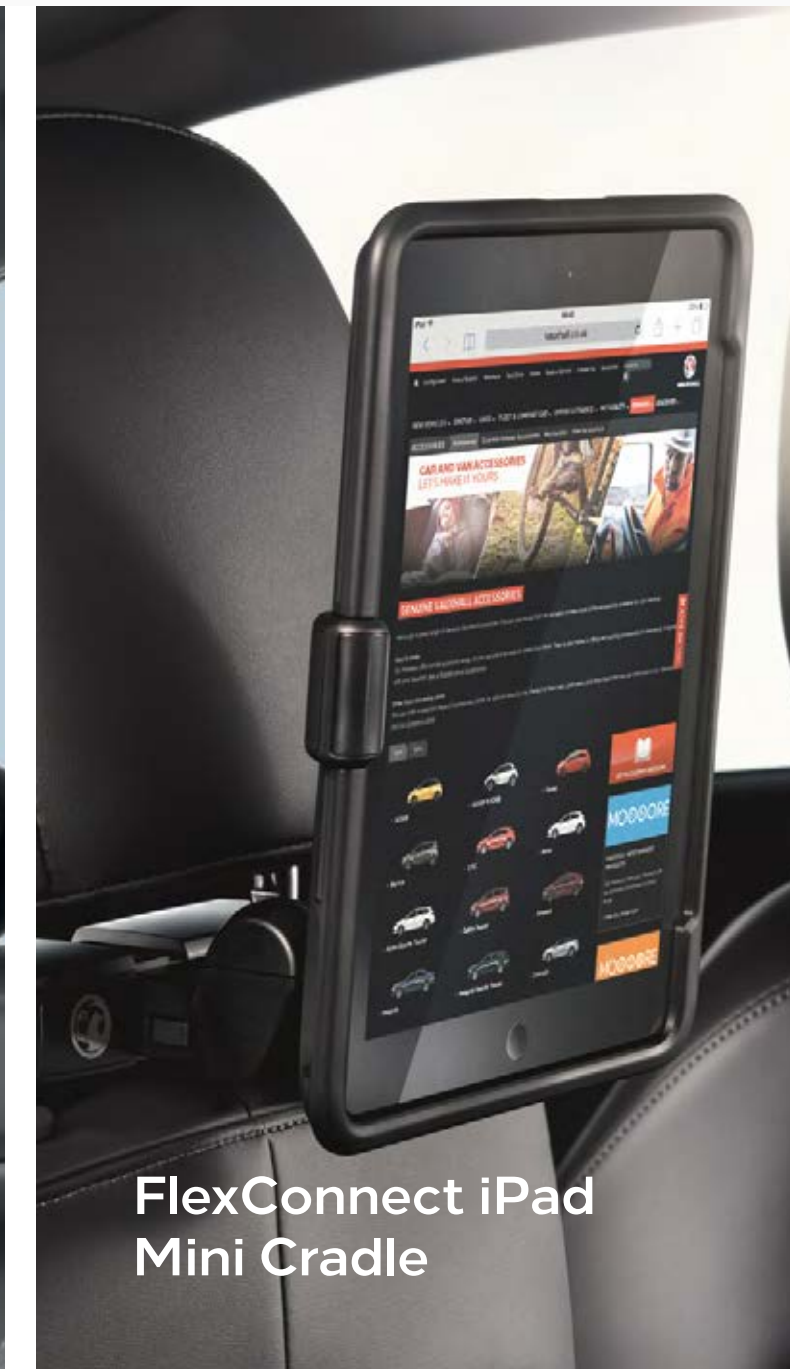

The foldaway table offers a stable resting place for your personal items. Includes an integrated cup holder.**

Part No. 9834352280

*Cannot be used for sport seats with integrated head rest.

**Cup not included.

FlexConnect iPad Cradle

FlexConnect iPad Air Cradle

FlexConnect iPad Mini Cradle

FlexConnect Samsung Galaxy Cradle

FlexConnect Range

A range of tablet cradles, fully adjustable for watching films, reading and typing. Simply detach from the bracket to take your device with you in the holder.